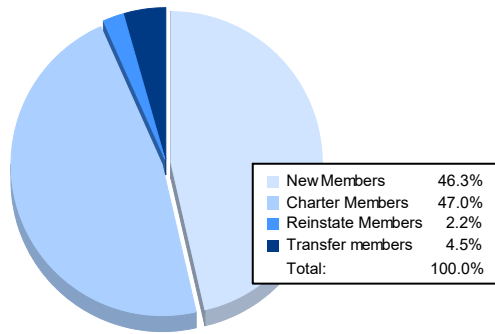

Year	New Clubs	Dropped Clubs	Gain/ Loss Clubs	New Members	Charter Members	Reinstate Members	Transfer Members	Total Member Added	Total Members Dropped	Gain/ Loss Members
2016-2017	0	0	0	120	1	7	4	132	103	29
2017-2018	0	2	-2	119	0	3	13	135	172	-37
2018-2019	0	1	-1	117	0	0	3	120	118	2
2019-2020	1	1	0	88	21	3	2	114	113	1
2020-2021	2	0	2	62	63	3	6	134	132	2
<b>Average</b>	<b>1</b>	<b>1</b>	<b>0</b>	<b>101</b>	<b>17</b>	<b>3</b>	<b>6</b>	<b>127</b>	<b>128</b>	<b>-1</b>

### Membership Composition June 2021 Cumulative