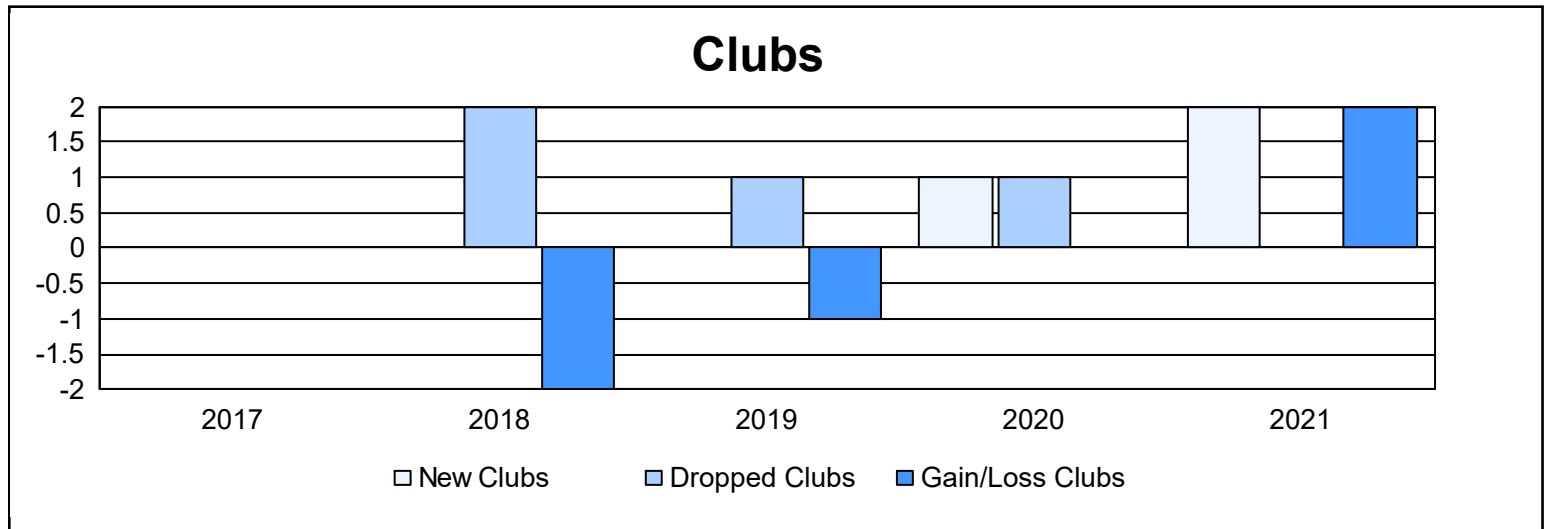

Year	New Clubs	Dropped Clubs	Gain/ Loss Clubs	New Members	Charter Members	Reinstate Members	Transfer Members	Total Member Added	Total Members Dropped	Gain/ Loss Members
2016-2017	0	0	0	120	1	7	4	132	103	29
2017-2018	0	2	-2	119	0	3	13	135	172	-37
2018-2019	0	1	-1	117	0	0	3	120	118	2
2019-2020	1	1	0	88	21	3	2	114	113	1
2020-2021	2	0	2	62	63	3	6	134	132	2
<b>Average</b>	<b>1</b>	<b>1</b>	<b>0</b>	<b>101</b>	<b>17</b>	<b>3</b>	<b>6</b>	<b>127</b>	<b>128</b>	<b>-1</b>

### Membership Composition June 2021 Cumulative