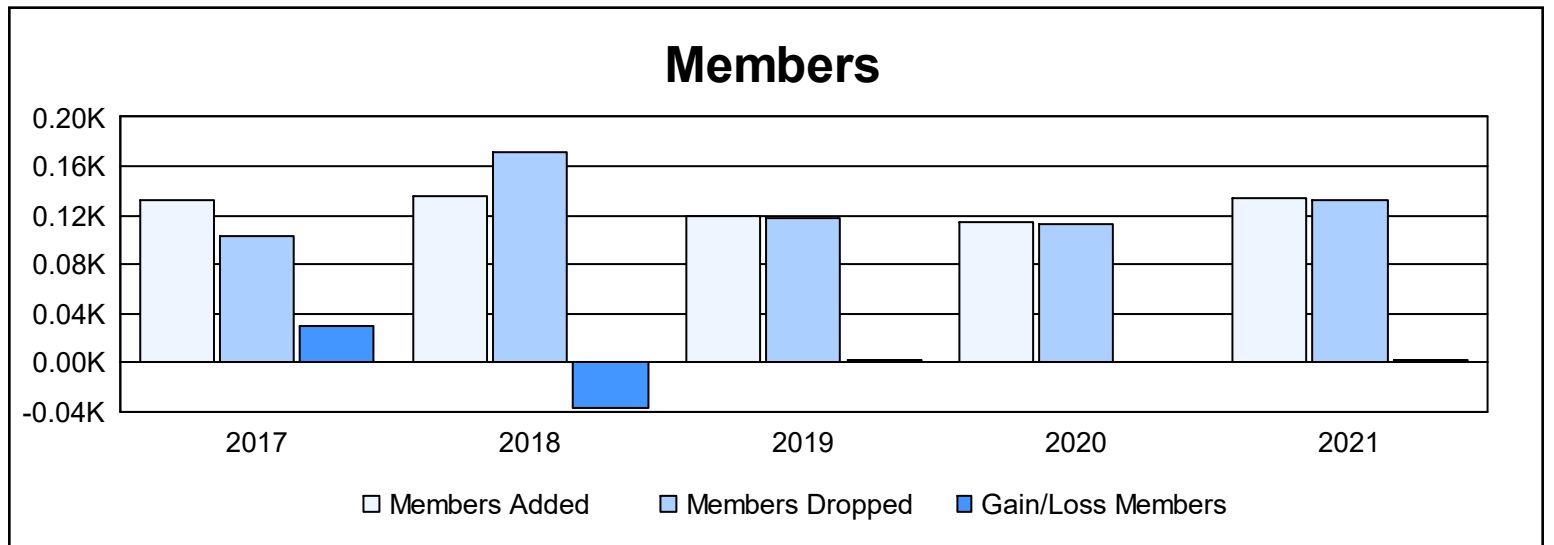

Year	New Clubs	Dropped Clubs	Gain/ Loss Clubs	New Members	Charter Members	Reinstate Members	Transfer Members	Total Member Added	Total Members Dropped	Gain/ Loss Members
2016-2017	0	0	0	120	1	7	4	132	103	29
2017-2018	0	2	-2	119	0	3	13	135	172	-37
2018-2019	0	1	-1	117	0	0	3	120	118	2
2019-2020	1	1	0	88	21	3	2	114	113	1
2020-2021	2	0	2	62	63	3	6	134	132	2
<b>Average</b>	<b>1</b>	<b>1</b>	<b>0</b>	<b>101</b>	<b>17</b>	<b>3</b>	<b>6</b>	<b>127</b>	<b>128</b>	<b>-1</b>

### Membership Composition June 2021 Cumulative